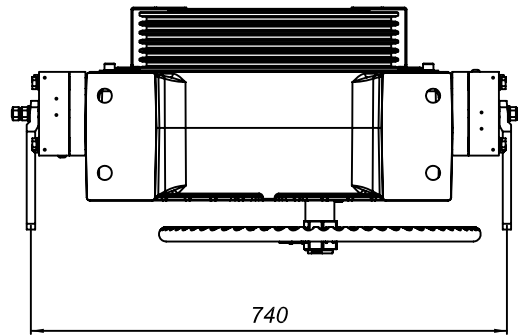

MGX80 GEARLESS MACHINE
Ø400mm TRACTION SHEAVE
6 ROPES Ø10mm p.14mm

MGX80

400-6x10