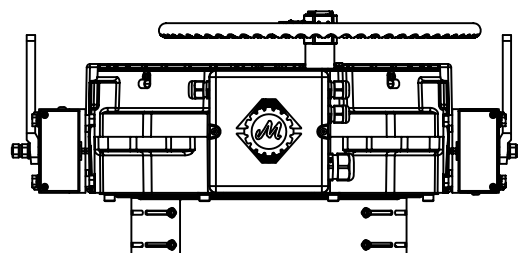

MGX80 GEARLESS MACHINE
Ø400mm TRACTION SHEAVE
6 ROPES Ø10mm p.14mm

MGX80

400-6x10