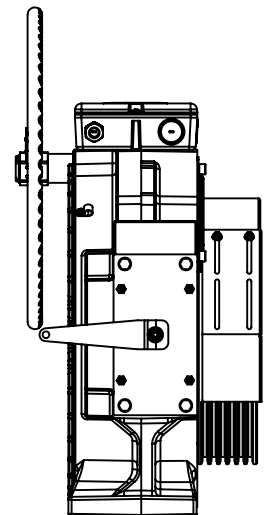

MGX80 GEARLESS MACHINE
Ø400mm TRACTION SHEAVE
6 ROPES Ø10mm p.14mm

MGX80

400-6x10