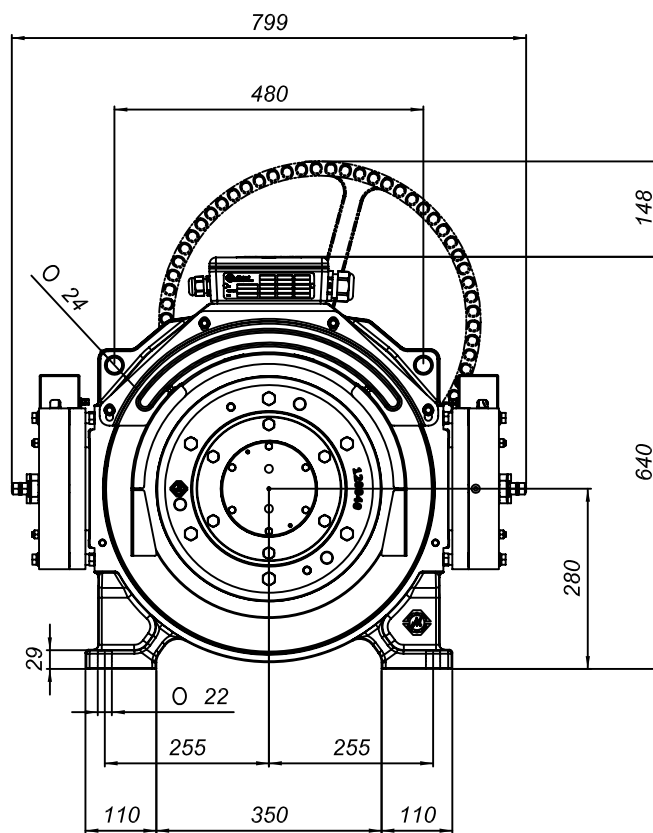

MGX80 GEARLESS MACHINE
Ø400mm TRACTION SHEAVE
6 ROPES Ø10mm p.14mm

MGX80

400-6x10