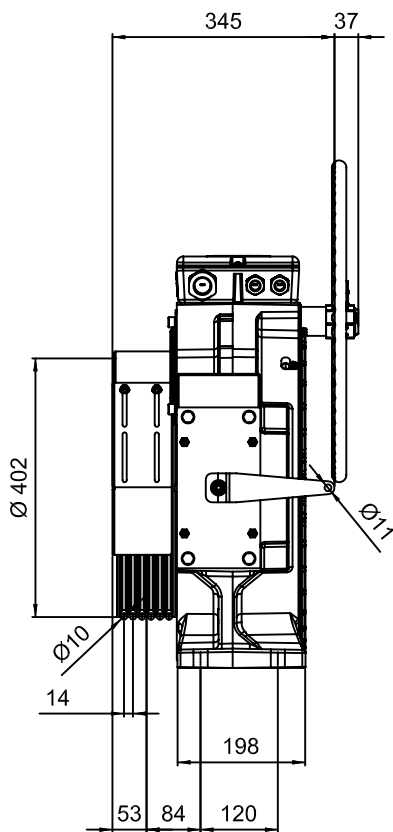

MGX80 GEARLESS MACHINE
Ø400mm TRACTION SHEAVE
6 ROPES Ø10mm p.14mm

MGX80

400-6x10